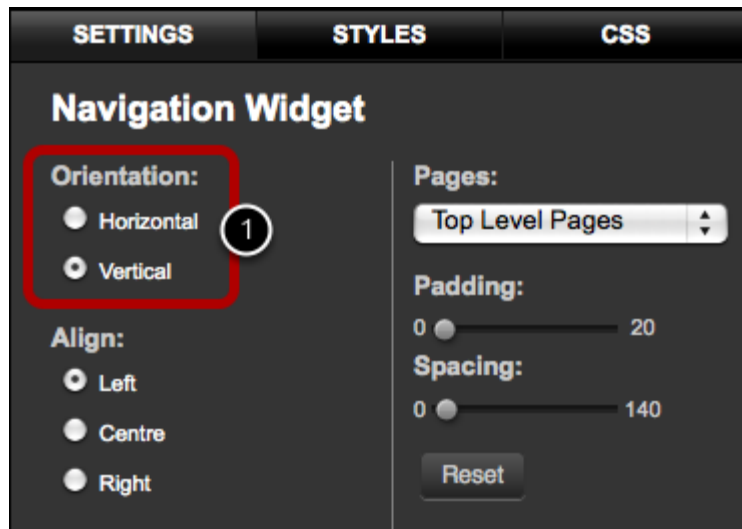

Vertical Page Navigation

Page navigation can be vertical or horizontal

Add a navigation widget to your page

Click the edit icon

Click the orientation button in the widget settings panel (1)

The orientation of the navigation menu will change to vertical