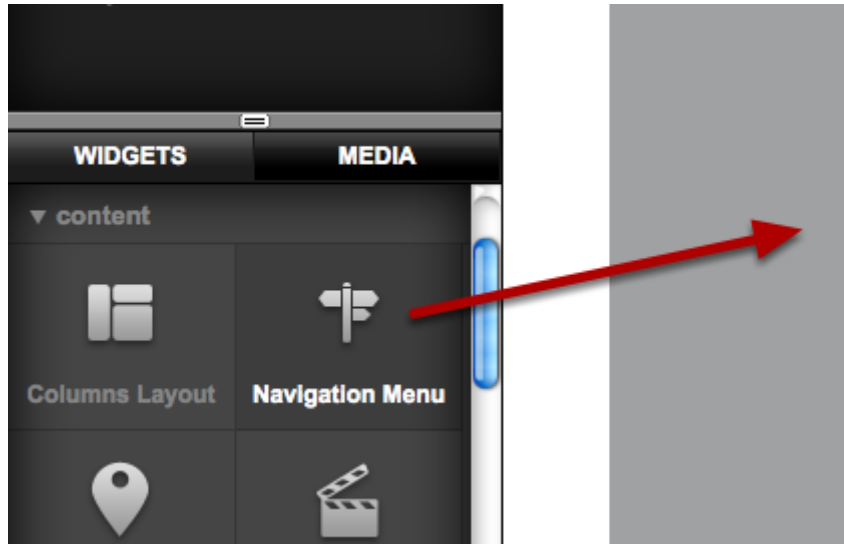

Vertical Page Navigation

Page navigation can be vertical or horizontal

Add a navigation widget to your page

Click the edit icon

Click the orientation button in the widget settings panel (1)

The orientation of the navigation menu will change to vertical