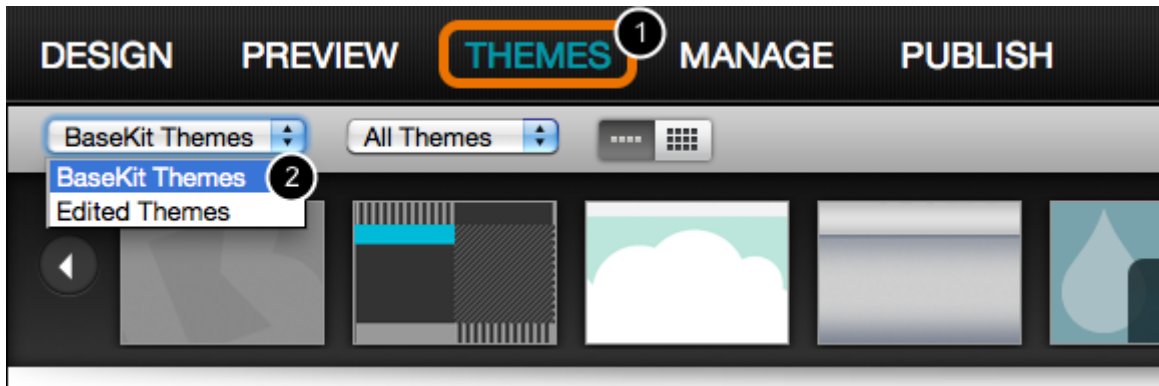

## Themes: choose a new theme for your site

---

Choosing a new theme will change the appearance of your site.

Open the theme browser

Click the **themes tab (1)** to display the theme browser. Select **Global Themes (2)** to see all themes available to your account. Select **Local theme** to see themes you have created or edited.